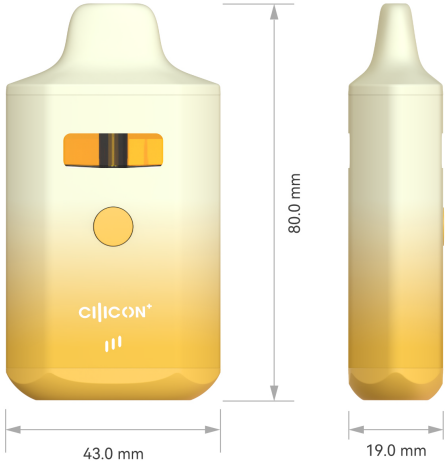

ELEV Box4

User Manual

Super Endurance, Extraordinary Performance

Introducing the ELEV Box4, a revolutionary large-volume vaporizer that delivers unparalleled performance and a distinct look. With a 4mL oil capacity and Cilicon®'s iconic innovative Reoregin™ ceramic heating coil, you'll experience the natural, long-lasting flavor and enjoy an uninterrupted vaping experience. The Vshaped™ designed oil tank ensures efficient and complete consumption, minimizing waste and extending the lifespan of the device. Plus, with a variety of surface treatments and finishes available, you can create a vaporizer that's uniquely for your brand. Boost your vaping fun with the ELEV Box4 - an impressive, innovative, and customizable pocket-sized vaporizer that delivers on every level.

Specifications

Dimension(mm)	80.0H * 43.0W * 19.0D
Tank Volume	4mL
Battery Capacity	410mAh
Output Power	High (Default): 0~2s 6.4W ; 2~6s 5.6W ; 6-10s 4.9W Low: 0~2s 5.6W ; 2~6s 4.9W ; 6-10s 4.1W
Tank Material	Food Grade PCTG
Mouthpiece Material	Food Grade PC
Central Post	SUS 304 Stainless Steel
Battery Material	AL6063 Aluminum Alloy
Button Activation	Start / Off: 5Presses; Voltage Setting: 3 Presses Pre-heat: 2 Presses
Ceramic Coil	Reoregin™ Ceramic Heating Coil
Charging	USB Type-C
Tip Type	Snap-In
LED Indicator	White

Filling Instruction

1

- Unpackage the device, and make sure it is vertically upright with the tray.

2

- Do not unplug the silicone cap when filling the oil.
- Insert the needle appropriately into filling hole A or B, avoid the central post.
- Make sure the needle diameter is $\leq 1.8mm$.

3

- The output temperature must be under $140^{\circ}F$.

4

- The length of the needle is $2/3$ of the height of the oil tank.
- Avoid the needle touching the bottom of the oil tank.
- Fill in 3.95-4.0mL oil for this device.